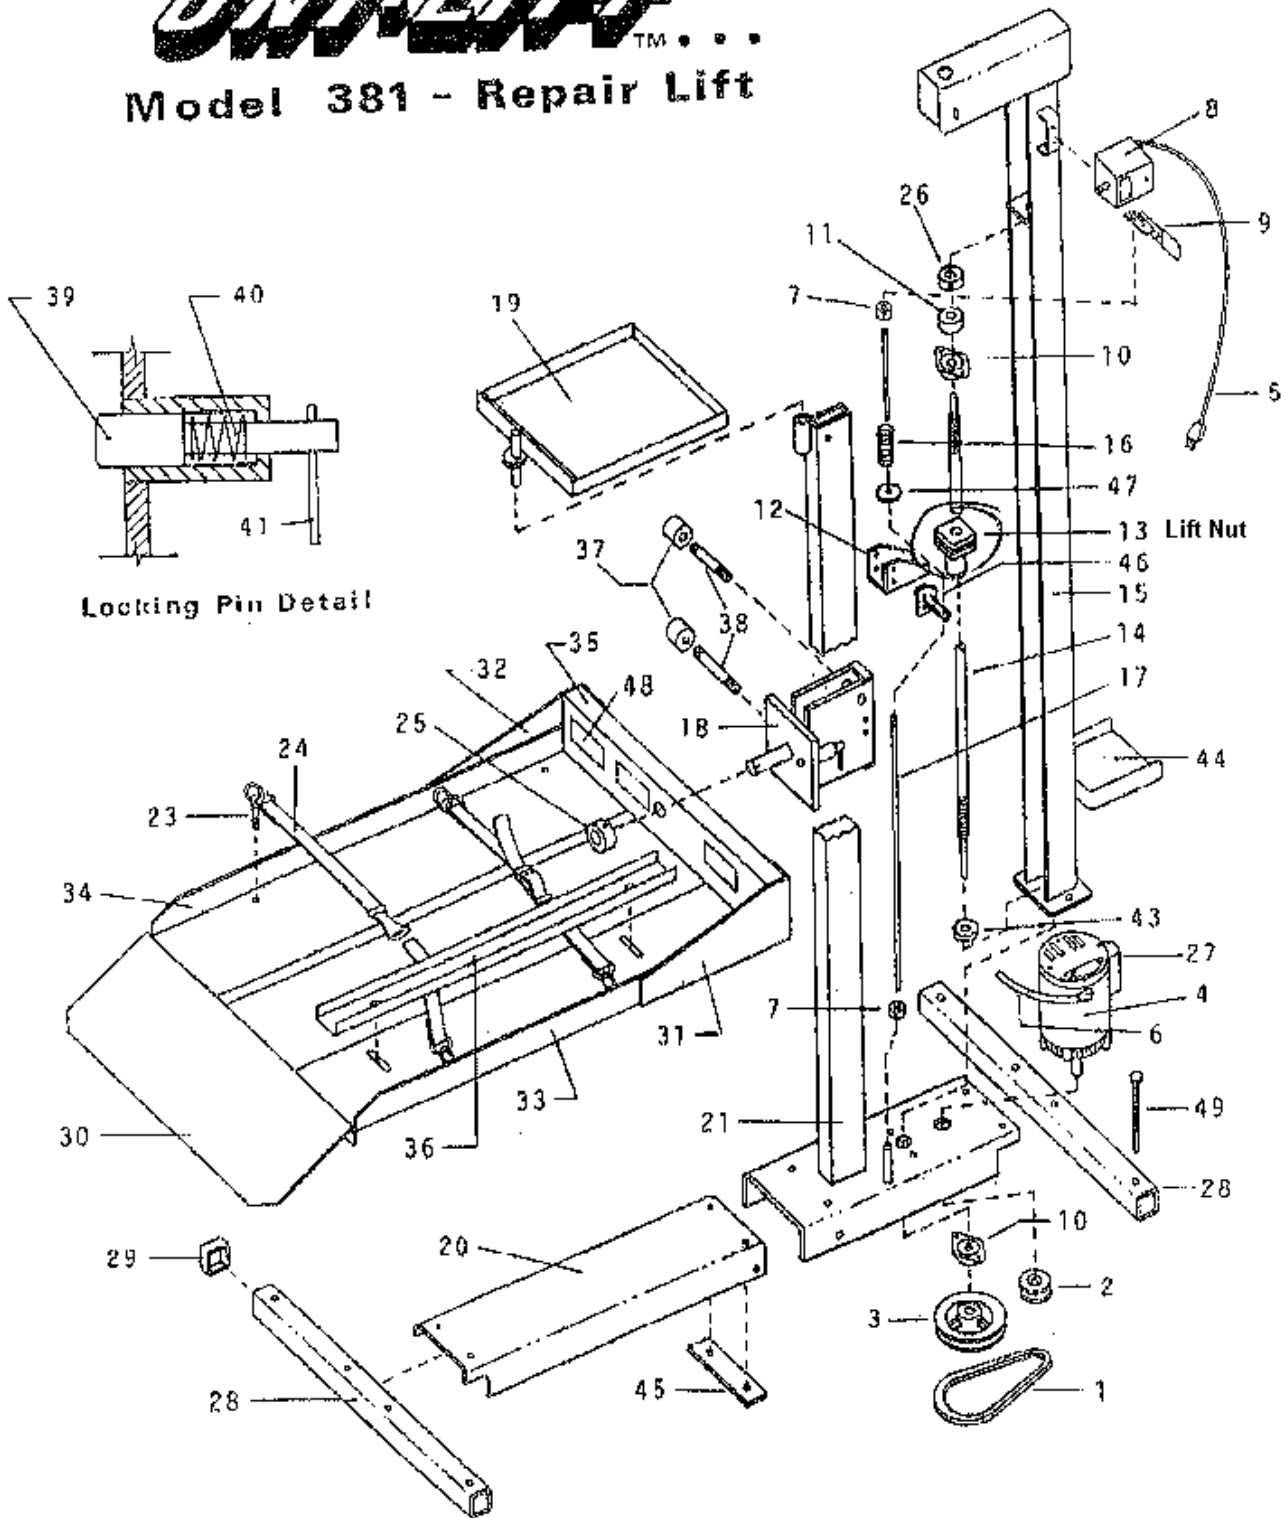

REPAIR PARTS LIST

UNI-LIFT™

Model 381 - Repair Lift

22 - Lifting Platform Assembly

G & H Products
800-613-4860
info@garberseeder.com
www.garberseeder.com