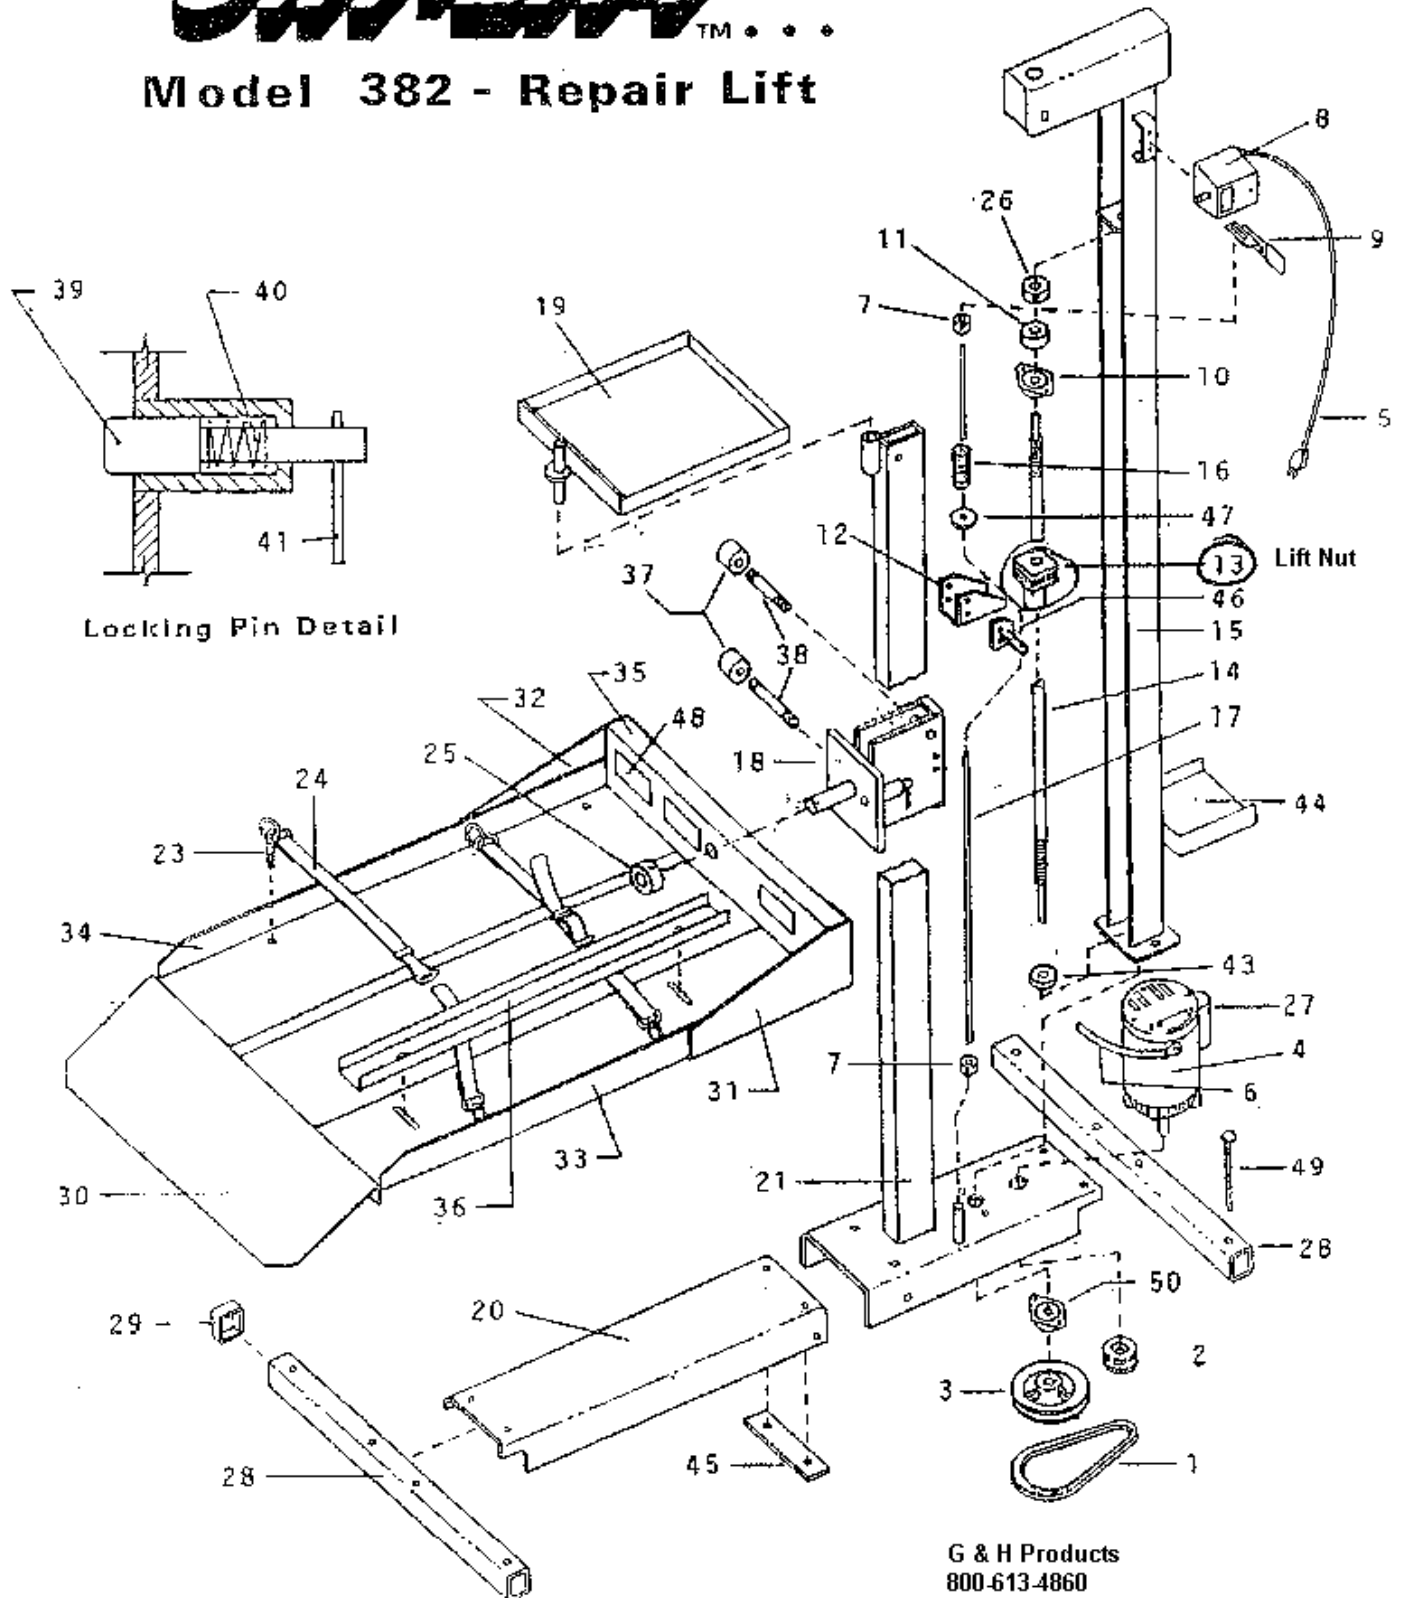

PARTS DRAWING

## Model 382 - Repair Lift

Locking Pin Detail

Lift Nut

G & H Products  
800-613-4860  
info@garberseeder.com  
www.garberseeder.com

22 - Lifting Platform Assembly